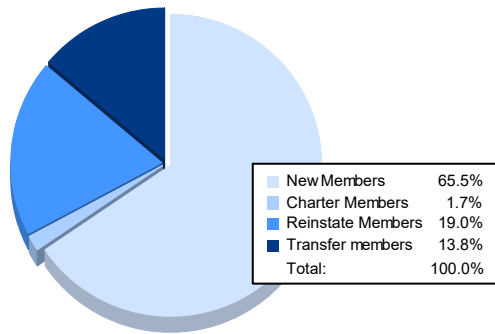

Year	New Clubs	Dropped Clubs	Gain/ Loss Clubs	New Members	Charter Members	Reinstate Members	Transfer Members	Total Member Added	Total Members Dropped	Gain/ Loss Members
2016-2017	1	3	-2	96	29	4	6	135	168	-33
2017-2018	0	0	0	67	2	6	4	79	124	-45
2018-2019	0	2	-2	53	2	4	2	61	128	-67
2019-2020	0	2	-2	78	8	13	12	111	170	-59
2020-2021	0	3	-3	38	1	11	8	58	113	-55
<b>Average</b>	<b>0</b>	<b>2</b>	<b>-2</b>	<b>66</b>	<b>8</b>	<b>8</b>	<b>6</b>	<b>89</b>	<b>141</b>	<b>-52</b>

### Membership Composition June 2021 Cumulative