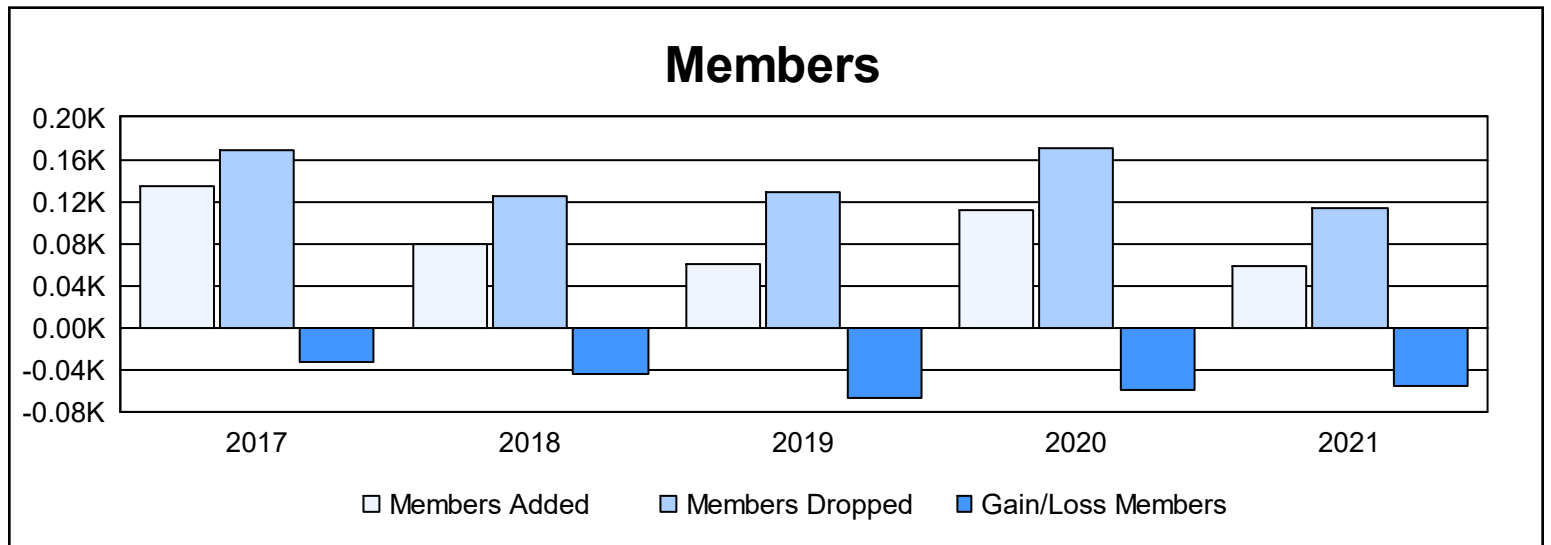

Year	New Clubs	Dropped Clubs	Gain/ Loss Clubs	New Members	Charter Members	Reinstate Members	Transfer Members	Total Member Added	Total Members Dropped	Gain/ Loss Members
2016-2017	1	3	-2	96	29	4	6	135	168	-33
2017-2018	0	0	0	67	2	6	4	79	124	-45
2018-2019	0	2	-2	53	2	4	2	61	128	-67
2019-2020	0	2	-2	78	8	13	12	111	170	-59
2020-2021	0	3	-3	38	1	11	8	58	113	-55
<b>Average</b>	<b>0</b>	<b>2</b>	<b>-2</b>	<b>66</b>	<b>8</b>	<b>8</b>	<b>6</b>	<b>89</b>	<b>141</b>	<b>-52</b>

### Membership Composition June 2021 Cumulative