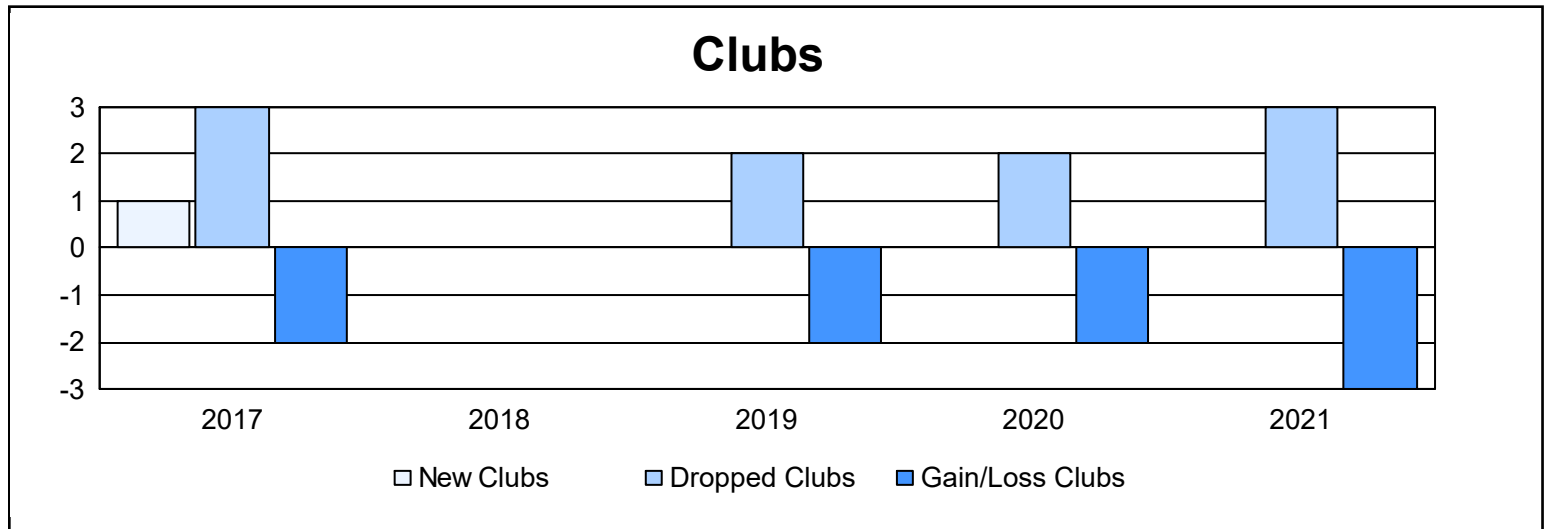

Year	New Clubs	Dropped Clubs	Gain/ Loss Clubs	New Members	Charter Members	Reinstate Members	Transfer Members	Total Member Added	Total Members Dropped	Gain/ Loss Members
2016-2017	1	3	-2	96	29	4	6	135	168	-33
2017-2018	0	0	0	67	2	6	4	79	124	-45
2018-2019	0	2	-2	53	2	4	2	61	128	-67
2019-2020	0	2	-2	78	8	13	12	111	170	-59
2020-2021	0	3	-3	38	1	11	8	58	113	-55
<b>Average</b>	<b>0</b>	<b>2</b>	<b>-2</b>	<b>66</b>	<b>8</b>	<b>8</b>	<b>6</b>	<b>89</b>	<b>141</b>	<b>-52</b>

### Membership Composition June 2021 Cumulative